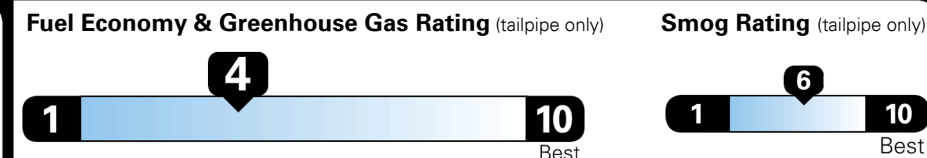

EPA DOT Fuel Economy and Environment

Gasoline Vehicle

Fuel Economy

21 MPG
combined city/hwy

19 MPG
city

24 MPG
highway

4.8 gallons per 100 miles

Standard SUVs range from 11 to 100 MPG. The best vehicle rates 140 MPGe.

You spend $3,000 more in fuel costs over 5 years compared to the average new vehicle.

Annual fuel cost $2,550