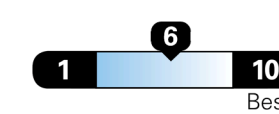

Smog Rating (tailpipe only)

Actual results will vary for many reasons, including driving conditions and how you drive and maintain your vehicle. The average new vehicle gets 29 MPG and costs $8,500 to fuel over 5 years. Cost estimates are based on 15,000 miles per year at $ 3.30 per gallon. MPGe is miles per gasoline gallon equivalent. Vehicle emissions are a significant cause of climate change and smog.

fuel economy.gov

Calculate personalized estimates and compare vehicles