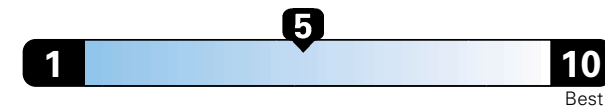

2023

VOYAGER LX

For more information visit: www.chrysler.com
or call 1-800-CHRYSLER

FCA US LLC

THIS VEHICLE IS MANUFACTURED TO MEET SPECIFIC UNITED STATES REQUIREMENTS. THIS VEHICLE IS NOT MANUFACTURED FOR SALE OR REGISTRATION OUTSIDE OF THE UNITED STATES.

MANUFACTURER'S SUGGESTED RETAIL PRICE OF THIS MODEL INCLUDING DEALER PREPARATION

Base Price: $35,495

CHRYSLER VOYAGER LX
Exterior Color: Bright White Clear-Coat Exterior Paint
Interior Color: Black / Alloy / Black Interior Colors
Interior: Premium Cloth Bucket Seats
Engine: 3.6L V6 24V VVT Engine with Stop/Start
Transmission: 9-Speed Automatic Transmission
STANDARD EQUIPMENT (UNLESS REPLACED BY OPTIONAL EQUIPMENT)
FUNCTIONAL/SAFETY FEATURES

- Advanced Multistage Front Air Bags
- Driver Inflatable Knee-Bolster Air Bag
- Passenger Inflatable Knee-Bolster Air Bag
- Supplemental Side-Curtain All-Rows Air Bags
- Supplemental Front Seat-Mounted Side Air Bags
- LATCH-Ready Child-Seat Anchor System
- ParkView® Rear Back-Up Camera
- Electronic Stability Control
- Electric Power Steering
- Electric Park Brake
- Pedestrian Emergency Braking
- Full-Speed Forward-Collision Warning Plus
- Hill-Start Assist
- Anti-Lock 4-Wheel-Disc Brakes
- Push-Button Start
- Rear-Seat Reminder Alert
- Remote Start System
- Security Alarm
- 19-Gallon Fuel Tank

INTERIOR FEATURES