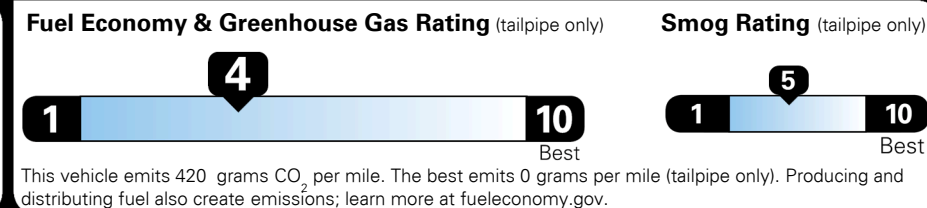

COMFORT & CONVENIENCE(cont.)
Manual Rear Side Window Sunshade
Hands-free Smart Liftgate w/ Auto Open
Front, 2nd and 3rd Row USB Ports
115V Power Outlet

MULTIMEDIA & CONNECTIVITY
12.3" Navigation System w/AM/FM/HD Radio™
Android Auto™ & Apple CarPlay(R)
Wireless Phone Charger
Digital Key
SiriusXM® w/ 90-Day trial subscription;
(Not Available in AK & HI)
Bluelink+ All-Inclusive Connected Services (enrollment required)
Wi-Fi Hotspot (trial included with Bluelink®)
Full Tank of Fuel

Manufacturer's Suggested Retail Price: $46,450.00

ADDED FEATURES:

*Carpeted Floor Mats $215.00
*Cross Rails (Dealer Install) $349.00
*Cargo Tray, up seatback $150.00
*First Aid Kit $30.00
*All Season Floor Liners $220.00
*Wheel Locks $70.00

Inland Freight & Handling : $1,475.00
Total Price : $48,959.00

Hyundai's flagship, premium three-row SUV

EPA DOT Fuel Economy and Environment

Gasoline Vehicle

Fuel Economy

21 MPG
combined city/hwy

19 MPG
city

24 MPG
highway

4.8 gallons per 100 miles

Standard SUVs range from 11 to 100 MPG. The best vehicle rates 140 MPGe.

You spend $3,000
more in fuel costs over 5 years compared to the average new vehicle.

Annual fuel cost $2,500

Actual results will vary for many reasons, including driving conditions and how you drive and maintain your vehicle. The average new vehicle gets 28 MPG and costs $9,500 to fuel over 5 years. Cost estimates are based on 15,000 miles per year at $ 3.50 per gallon. MPGe is miles per gasoline gallon equivalent. Vehicle emissions are a significant cause of climate change and smog.

fueleconomy.gov

Calculate personalized estimates and compare vehicles

Manufacturer's suggested retail price includes manufacturer's recommended pre-delivery service. Gasoline license and title fees state and local taxes and dealer installed options and accessories are not included in the manufacturer's suggested retail price. This label has been affixed to this vehicle by Hyundai Motor America, pursuant to the requirements of 15 U.S.C. 1231 et seq. which prohibits its removal or alteration prior to delivery to the ultimate purchaser.

PARTS CONTENT INFORMATION FOR VEHICLE IN THIS CARLINE:
U.S./CANADIAN PARTS CONTENT: 2 %
MAJOR SOURCES OF FOREIGN PARTS CONTENT: KOREA: 90 %

Note: Parts content does not include final assembly, distribution, or other non-parts costs.

FOR THIS VEHICLE:
FINAL ASSEMBLY POINT: ULSAN, KOREA
COUNTRY OF ORIGIN:
ENGINE: KOREA
TRANSMISSION: KOREA

27 A 0435CASIAN

VIN: KM8R4DGE3SU914349