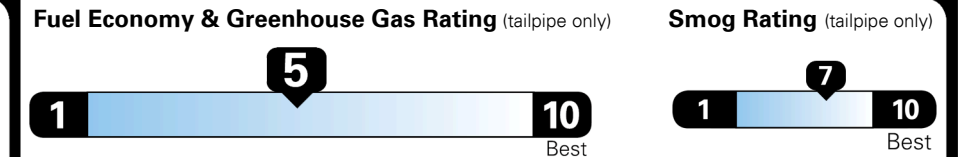

\$ 39,085.00

\$ 1,325.00

\$ 40,410.00

EPA DOT Fuel Economy and Environment

Gasoline Vehicle

Fuel Economy

26 MPG
 combined city/hwy

23 MPG
 city

30 MPG
 highway

3.8 gallons per 100 miles

SMALL SUVs range from 14 to 123 MPG. The best vehicle rates 140 MPGe.

You spend \$750 more in fuel costs over 5 years
 compared to the average new vehicle.

Annual fuel cost \$2,100