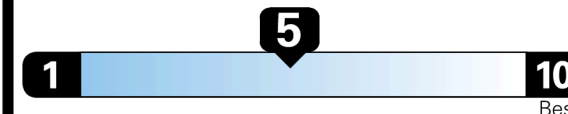

EPA DOT Fuel Economy and Environment

Gasoline Vehicle

Fuel Economy

26 MPG
combined city/hwy

24 city
29 highway

3.8 gallons per 100 miles

Small SUVs range from 14 to 129 MPG. The best vehicle rates 142 MPGe.

You spend $250 more in fuel costs over 5 years compared to the average new vehicle.

Annual fuel cost $1,350

Fuel Economy & Greenhouse Gas Rating (tailpipe only)