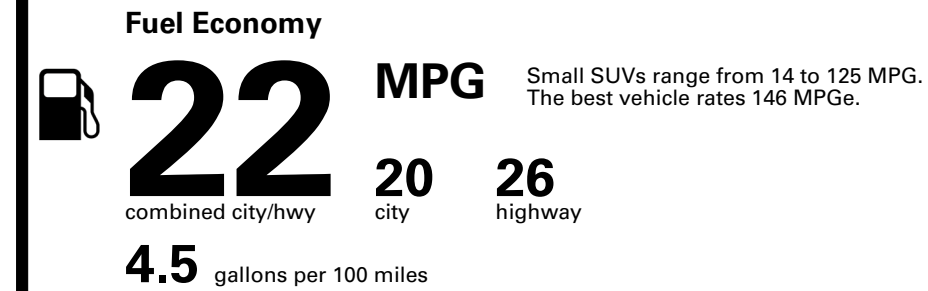

Inland Freight & Handling : \$1,495.00

TOTAL PRICE: \$62,860.00

148 A

EPA DOT Fuel Economy and Environment

Gasoline Vehicle

You spend \$5,750
more in fuel costs over 5 years compared to the average new vehicle.

Annual fuel cost \$2,850

Fuel Economy & Greenhouse Gas Rating (tailpipe only)

Smog Rating (tailpipe only)

This vehicle emits 402 grams CO₂ per mile. The best emits 0 grams per mile (tailpipe only). Producing and distributing fuel also create emissions; learn more at fueleconomy.gov.