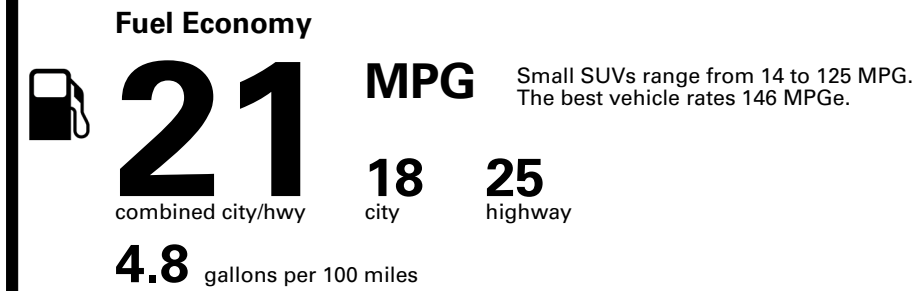

Inland Freight & Handling : \$1,495.00

TOTAL PRICE: \$73,445.00

148 A

EPA DOT Fuel Economy and Environment

Gasoline Vehicle

You spend \$6,250
more in fuel costs over 5 years
compared to the average new vehicle.

Annual fuel cost \$2,950

Fuel Economy & Greenhouse Gas Rating (tailpipe only)

Smog Rating (tailpipe only)

This vehicle emits 433 grams CO₂ per mile. The best emits 0 grams per mile (tailpipe only). Producing and distributing fuel also create emissions; learn more at fueleconomy.gov.