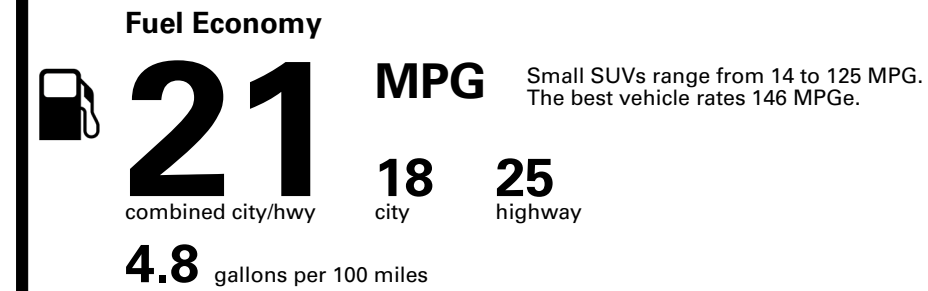

Inland Freight & Handling : \$1,495.00

TOTAL PRICE: \$73,455.00

147 A

EPA DOT Fuel Economy and Environment

Gasoline Vehicle

You spend \$6,250
more in fuel costs over 5 years
compared to the average new vehicle.

Annual fuel cost \$2,950

Fuel Economy & Greenhouse Gas Rating (tailpipe only)

Smog Rating (tailpipe only)

This vehicle emits 433 grams CO₂ per mile. The best emits 0 grams per mile (tailpipe only). Producing and distributing fuel also create emissions; learn more at fueleconomy.gov.