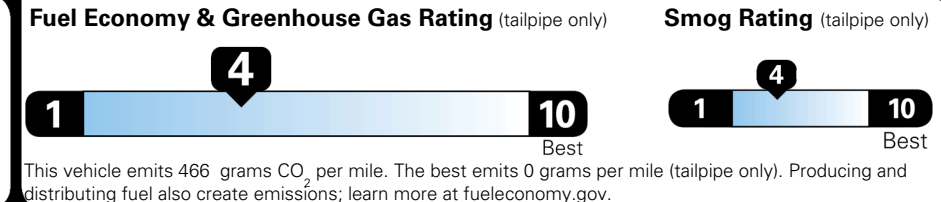

Additional Standard Features

- Carpeted Floor Mats

Full Tank of Gas

GENESIS WARRANTY

- 5-year / 60,000-mile New Vehicle Warranty*
- 10-year / 100,000-mile Powertrain Warranty*
- 7-year / Unlimited-mile Anti-perforation Warranty*
- Limited warranties, see dealer for details

Manufacturer's Suggested Retail Price: $55,600.00

ADDED FEATURES:

- *UYUNI WHITE(UYH) Paint $650.00
- Accessories
- *Reversible Cargo Tray $195.00
- *Roadside Assistance Kit $105.00
- *First Aid Kit $65.00
- *Cargo Blocks $40.00
- *NFC Key Card $30.00

SOLD TO: UT701
GENESIS OF LINDON
452 S LINDON PARK DR
LINDON UT 84042

SHIPPED TO: UT701

VIN: KMTG54SE2TU176028	EXTERIOR COLOR: UYUNI WHITE	INTERIOR/SEAT COLOR: OBSIDIAN BLACK/OBSIDIAN
MODEL: 7C7AAJ5GS4A5	PORT OF ENTRY: PT	TRANSPORT: TRUCK
EMISSIONS: This vehicle is certified to meet emission requirements in all 50 states		ACCESSORY WEIGHT: 15 lbs./ 7 kgs.

Inland Freight & Handling : $1,395.00

TOTAL PRICE: $58,080.00

EPA DOT Fuel Economy and Environment

Gasoline Vehicle

Fuel Economy

19 MPG
combined city/hwy

17 MPG
city

23 MPG
highway

5.3 gallons per 100 miles

Compact Cars range from 17 to 116 MPG. The best vehicle rates 146 MPGe.

You spend $8,000
more in fuel costs over 5 years
compared to the average new vehicle.

Annual fuel cost $3,300

Actual results will vary for many reasons, including driving conditions and how you drive and maintain your vehicle. The average new vehicle gets 29 MPG and costs $8,500 to fuel over 5 years. Cost estimates are based on 15,000 miles per year at $ 4.15 per gallon. MPG is miles per gasoline gallon equivalent. Vehicle emissions are a significant cause of climate change and smog.

fueleconomy.gov
Calculate personalized estimates and compare vehicles

GOVERNMENT 5-STAR SAFETY RATINGS

This vehicle has not been rated by the government for overall vehicle score, frontal crash, side crash or rollover risk.

Source: National Highway Traffic Safety Administration (NHTSA).
www.safercar.gov or 1-888-327-4236

Manufacturer's suggested retail price includes manufacturer's recommended pre-delivery service. Gasoline license and title fees state and local taxes and dealer installed options and accessories are not included in the manufacturer's suggested retail price. This label has been affixed to this vehicle by Genesis Motor America, pursuant to the requirements of 15 U.S.C. 1231 et seq. which prohibits its removal or alteration prior to delivery to the ultimate purchaser.

PARTS CONTENT INFORMATION

FOR VEHICLES IN THIS CARLINE: U.S./CANADIAN PARTS CONTENT: 5 %
MAJOR SOURCES OF FOREIGN PARTS CONTENT: KOREA: 80 %
FOR THIS VEHICLE: FINAL ASSEMBLY POINT: ULSAN, KOREA
COUNTRY OF ORIGIN:
ENGINE: KOREA TRANSMISSION: KOREA
Note: Parts content does not include final assembly, distribution, or other non-parts costs.