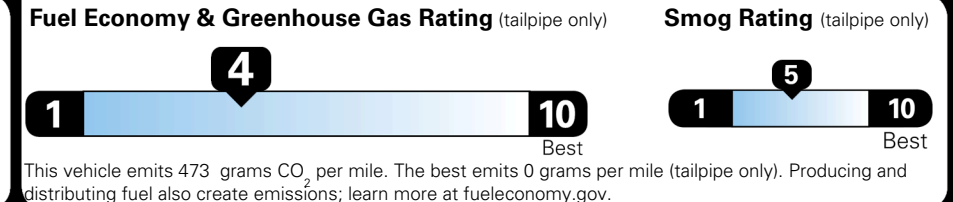

TOTAL PRICE: \$85,740.00

EPA DOT Fuel Economy and Environment

Gasoline Vehicle

Fuel Economy

19 MPG
 combined city/hwy

16 MPG
 city

22 MPG
 highway

5.3 gallons per 100 miles

Standard SUVs range from 12 to 115 MPG. The best vehicle rates 146 MPGe.

You spend \$8,000
 more in fuel costs over 5 years compared to the average new vehicle.

Annual fuel cost \$3,300

Actual results will vary for many reasons, including driving conditions and how you drive and maintain your vehicle. The average new vehicle gets 29 MPG and costs \$8,500 to fuel over 5 years. Cost estimates are based on 15,000 miles per year at \$ 4.15 per gallon. MPGe is miles per gasoline gallon equivalent. Vehicle emissions are a significant cause of climate change and smog.