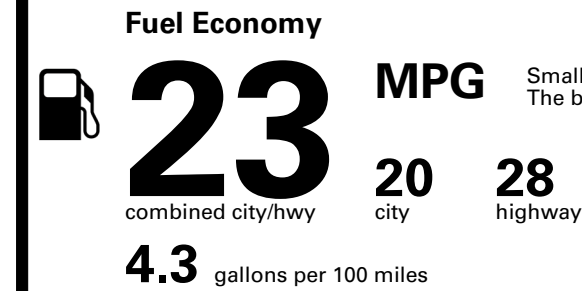

EMISSIONS:
This vehicle is certified to meet emission requirements in all 50 states

Inland Freight & Handling : \$1,495.00

TOTAL PRICE: \$59,500.00

EPA DOT Fuel Economy and Environment

Gasoline Vehicle

Small SUVs range from 14 to 125 MPG. The best vehicle rates 146 MPGe.

You spend \$5,000
more in fuel costs over 5 years
compared to the average new vehicle.

Annual fuel cost \$2,700

Fuel Economy & Greenhouse Gas Rating (tailpipe only)

Smog Rating (tailpipe only)

This vehicle emits 393 grams CO₂ per mile. The best emits 0 grams per mile (tailpipe only). Producing and distributing fuel also create emissions; learn more at fueleconomy.gov.