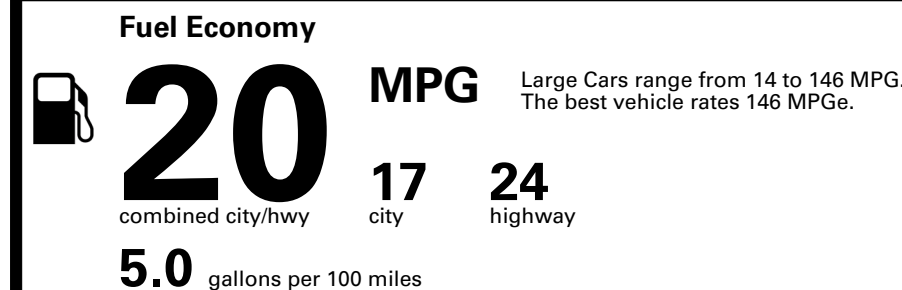

Inland Freight & Handling : \$1,495.00

TOTAL PRICE: \$105,440.00

EPA DOT Fuel Economy and Environment

Gasoline Vehicle

You spend \$7,000
 more in fuel costs over 5 years compared to the average new vehicle.