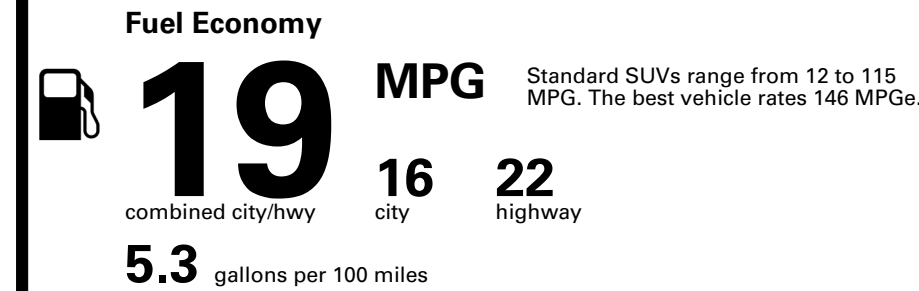

TOTAL PRICE: \$85,740.00

141 A 1406GLOVI

Inland Freight & Handling : \$1,495.00

EPA DOT Fuel Economy and Environment

Gasoline Vehicle

You spend \$8,000
more in fuel costs over 5 years compared to the average new vehicle.

Annual fuel cost \$3,300

Fuel Economy & Greenhouse Gas Rating (tailpipe only)

Smog Rating (tailpipe only)

Actual results will vary for many reasons, including driving conditions and how you drive and maintain your vehicle. The average new vehicle gets 29 MPG and costs \$8,500 to fuel over 5 years. Cost estimates are based on 15,000 miles per year at \$ 4.15 per gallon. MPGe is miles per gasoline gallon equivalent. Vehicle emissions are a significant cause of climate change and smog.