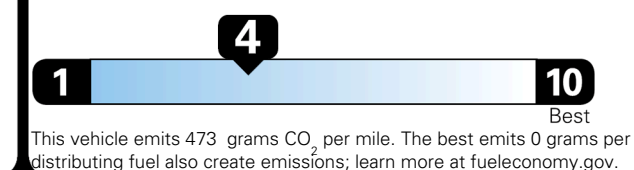

TOTAL PRICE: \$85,740.00

141 A 1406GLOVI

Inland Freight & Handling : \$1,495.00

EPA DOT Fuel Economy and Environment

Gasoline Vehicle

You spend \$8,000
more in fuel costs over 5 years compared to the average new vehicle.

Annual fuel cost \$3,300

Fuel Economy & Greenhouse Gas Rating (tailpipe only)

Smog Rating (tailpipe only)

Actual results will vary for many reasons, including driving conditions and how you drive and maintain your vehicle. The average new vehicle gets 29 MPG and costs \$8,500 to fuel over 5 years. Cost estimates are based on 15,000 miles per year at \$ 4.15 per gallon. MPGe is miles per gasoline gallon equivalent. Vehicle emissions are a significant cause of climate change and smog.