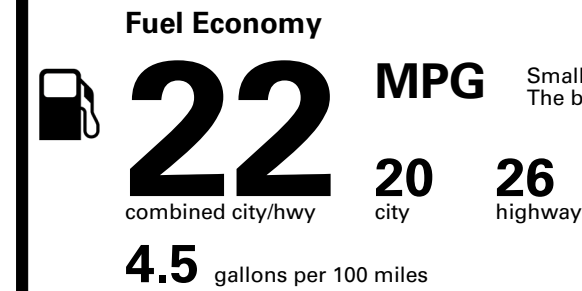

Inland Freight & Handling : \$1,495.00

TOTAL PRICE: \$62,890.00

135 A

EPA DOT Fuel Economy and Environment

Gasoline Vehicle

Small SUVs range from 14 to 125 MPG. The best vehicle rates 146 MPGe.

You spend \$5,750
more in fuel costs over 5 years
compared to the average new vehicle.

Annual fuel cost \$2,850

Fuel Economy & Greenhouse Gas Rating (tailpipe only)

Smog Rating (tailpipe only)

This vehicle emits 402 grams CO₂ per mile. The best emits 0 grams per mile (tailpipe only). Producing and distributing fuel also create emissions; learn more at fueleconomy.gov.