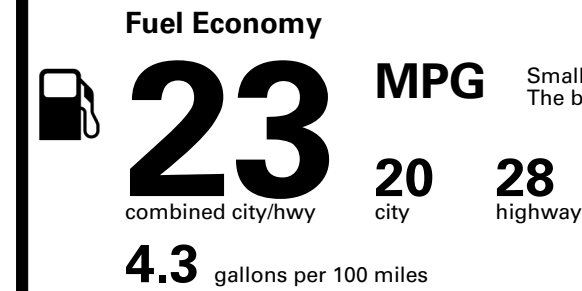

## EPA DOT Fuel Economy and Environment

Gasoline Vehicle

Small SUVs range from 14 to 125 MPG. The best vehicle rates 146 MPGe.

**You spend \$5,000**  
**more in fuel costs over 5 years**  
compared to the average new vehicle.