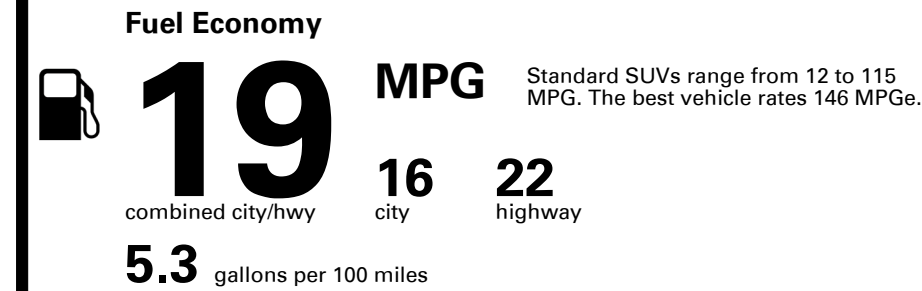

Inland Freight & Handling : \$1,495.00

TOTAL PRICE: \$85,555.00

EPA DOT Fuel Economy and Environment

Gasoline Vehicle

You spend \$8,000
more in fuel costs over 5 years compared to the average new vehicle.