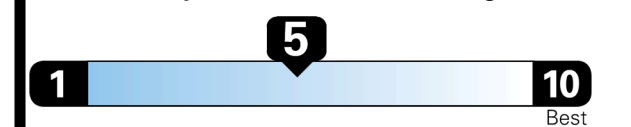

EPA DOT Fuel Economy and Environment

Gasoline Vehicle

Fuel Economy

23 MPG
combined city/hwy

20 MPG
city

28 MPG
highway

4.3 gallons per 100 miles

Small SUVs range from 14 to 125 MPG. The best vehicle rates 146 MPGe.

You spend $5,000
more in fuel costs over 5 years
compared to the average new vehicle.

Annual fuel cost $2,700

Fuel Economy & Greenhouse Gas Rating (tailpipe only)

Smog Rating (tailpipe only)