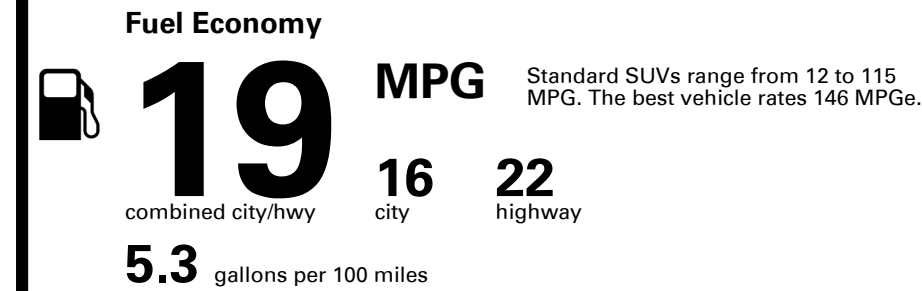

Inland Freight & Handling : \$1,495.00

TOTAL PRICE: \$78,350.00

258 A 2606CGLOVI 93

EPA DOT Fuel Economy and Environment

Gasoline Vehicle

You spend \$8,000
more in fuel costs over 5 years
 compared to the average new vehicle.

Annual fuel cost \$3,300

Fuel Economy & Greenhouse Gas Rating (tailpipe only)

Smog Rating (tailpipe only)

This vehicle emits 473 grams CO₂ per mile. The best emits 0 grams per mile (tailpipe only). Producing and distributing fuel also create emissions; learn more at fueleconomy.gov.