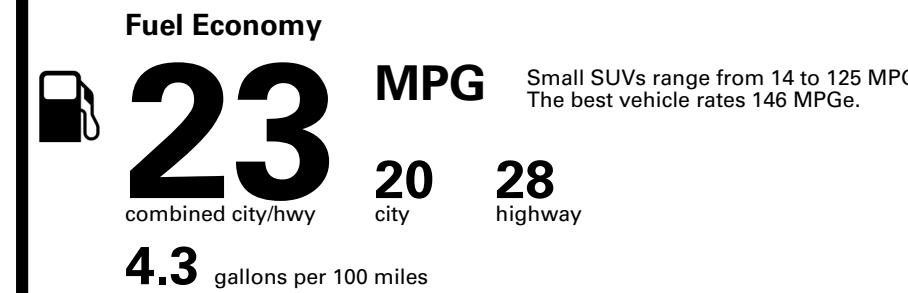

ADVANCED FEATURES

- Leather Seating Surfaces
- Back Lighting Film Trim
- Front Passenger Seat w/ Power Lumbar
- Bang & Olufsen® Premium Audio
- Surround View Monitor
- Blind-Spot View Monitor
- Parking Collision-Avoidance Assist
- Advanced Rear Occupant Alert
- Ventilated Front Seats
- Heated Steering Wheel

ADDITIONAL STANDARD FEATURES

- Carpeted Floor Mats

Full Tank of Gas

GENESIS WARRANTY

- 5-year / 60,000-mile New Vehicle Warranty*
- 10-year / 100,000-mile Powertrain Warranty*
- 7-year / Unlimited-mile Anti-perforation Warranty*
- * Limited warranties, see dealer for details

Manufacturer's Suggested Retail Price: $56,435.00

ADDED FEATURES:

- *SAVILE SILVER(SSS) Paint $650.00
- *All Season Fitted Liners $235.00
- *Cargo Mat, All-Season $200.00
- *Mudguards $170.00
- *Roadside Assistance $105.00
- *First Aid Kit $65.00
- *Cargo Net $55.00
- *Cargo Blocks $40.00

Inland Freight & Handling : $1,495.00

SOLD TO: UT701
GENESIS OF LINDON
452 S LINDON PARK DR
LINDON UT 84042

SHIPPED TO: UT701

VIN: 5NMMBDTB7TH067117	EXTERIOR COLOR: SAVILE SILVER	INTERIOR/SEAT COLOR: HAVANA BROWN/OCEAN
MODEL: 7S4AAL9GW5A5	PORT OF ENTRY: MA	ACCESSORY WEIGHT: 27 lbs./ 12 kgs.

EMISSIONS:
This vehicle is certified to meet emission requirements in all 50 states

TOTAL PRICE: $59,450.00

EPA DOT Fuel Economy and Environment

Gasoline Vehicle

You spend $5,000
more in fuel costs over 5 years
compared to the average new vehicle.

Annual fuel cost $2,700

Fuel Economy & Greenhouse Gas Rating (tailpipe only)

Smog Rating (tailpipe only)

This vehicle emits 393 grams CO₂ per mile. The best emits 0 grams per mile (tailpipe only). Producing and distributing fuel also create emissions; learn more at fueleconomy.gov.

Actual results will vary for many reasons, including driving conditions and how you drive and maintain your vehicle. The average new vehicle gets 29 MPG and costs $8,500 to fuel over 5 years. Cost estimates are based on 15,000 miles per year at $ 4.15 per gallon. MPGe is miles per gasoline gallon equivalent. Vehicle emissions are a significant cause of climate change and smog.

fueleconomy.gov

Calculate personalized estimates and compare vehicles

GOVERNMENT 5-STAR SAFETY RATINGS

Overall Vehicle Score ★ ★ ★ ★ ★

Based on the combined rating of frontal, side and rollover. Should ONLY be compared to other vehicles of similar size and weight.

Frontal Crash	Driver Passenger	★ ★ ★ ★ ★

Based on the risk of injury in a frontal impact. Should ONLY be compared to other vehicles of similar size and weight.

Side Crash	Front seat Rear seat	★ ★ ★ ★ ★

Based on the risk of injury in a side impact.

Rollover ★ ★ ★ ★ ★

Based on the risk of rollover in a single-vehicle crash.

Star ratings range from 1 to 5 stars (★★★★★) with 5 being the highest.
Source: National Highway Traffic Safety Administration (NHTSA).
www.safercar.gov or 1-888-327-4236

Manufacturer's suggested retail price includes manufacturer's recommended pre-delivery service. Gasoline license and title fees state and local taxes and dealer installed options and accessories are not included in the manufacturer's suggested retail price. This label has been affixed to this vehicle by Genesis Motor America, pursuant to the requirements of 15 U.S.C. 1231 et seq. which prohibits its removal or alteration prior to delivery to the ultimate purchaser.

PARTS CONTENT INFORMATION

FOR VEHICLES IN THIS CARLINE: U.S./CANADIAN PARTS CONTENT: 26 %

MAJOR SOURCES OF FOREIGN PARTS CONTENT: KOREA: 64 %

FOR THIS VEHICLE: FINAL ASSEMBLY POINT: MONTGOMERY, ALABAMA

COUNTRY OF ORIGIN:

ENGINE: KOREA TRANSMISSION: KOREA

Note: Parts content does not include final assembly, distribution, or other non-parts costs.