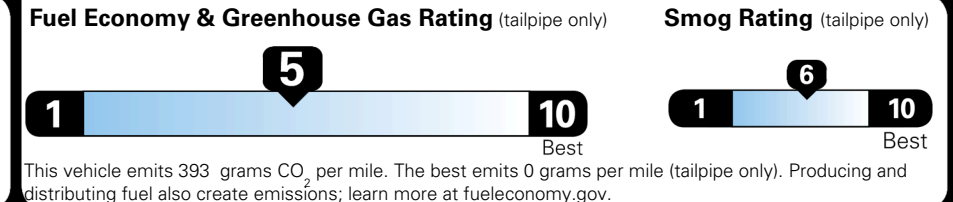

Inland Freight & Handling : \$1,495.00

TOTAL PRICE: \$59,445.00

EPA DOT Fuel Economy and Environment

Gasoline Vehicle

Fuel Economy

23 MPG
combined city/hwy

20 city
28 highway

4.3 gallons per 100 miles

Small SUVs range from 14 to 125 MPG. The best vehicle rates 146 MPGe.

You spend \$5,000
more in fuel costs over 5 years compared to the average new vehicle.

Annual fuel cost \$2,700

Actual results will vary for many reasons, including driving conditions and how you drive and maintain your vehicle. The average new vehicle gets 29 MPG and costs \$8,500 to fuel over 5 years. Cost estimates are based on 15,000 miles per year at \$ 4.15 per gallon. MPGe is miles per gasoline gallon equivalent. Vehicle emissions are a significant cause of climate change and smog.