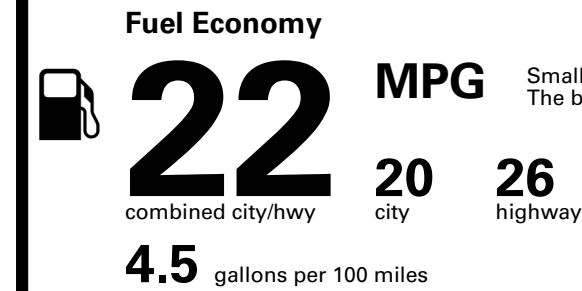

Inland Freight & Handling : \$1,495.00

TOTAL PRICE: \$62,885.00

131 A 1

EPA DOT Fuel Economy and Environment

Gasoline Vehicle

Small SUVs range from 14 to 125 MPG. The best vehicle rates 146 MPGe.

You spend \$5,750
more in fuel costs over 5 years
compared to the average new vehicle.

Annual fuel cost \$2,850

Fuel Economy & Greenhouse Gas Rating (tailpipe only)

Smog Rating (tailpipe only)

This vehicle emits 402 grams CO₂ per mile. The best emits 0 grams per mile (tailpipe only). Producing and distributing fuel also create emissions; learn more at fueleconomy.gov.