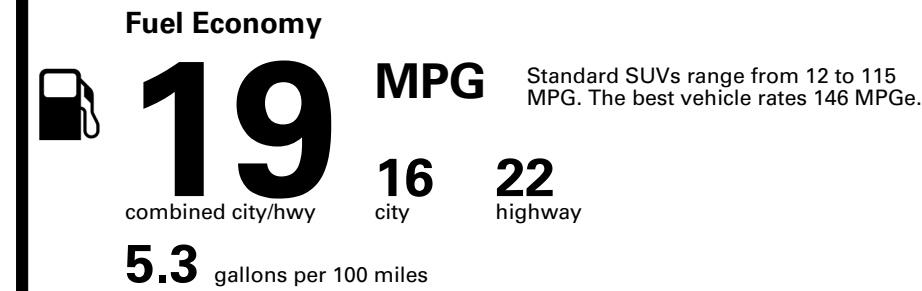

TOTAL PRICE: \$85,800.00

124 A 1406GLOVI 112

Inland Freight & Handling : \$1,495.00

EPA DOT Fuel Economy and Environment

Gasoline Vehicle

You spend \$8,000
 more in fuel costs over 5 years compared to the average new vehicle.