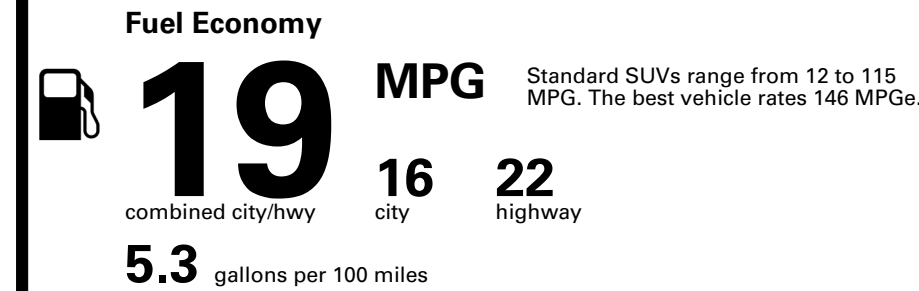

TOTAL PRICE: \$86,480.00

124 A 1466PROGR

Inland Freight & Handling : \$1,495.00

EPA DOT Fuel Economy and Environment

Gasoline Vehicle

You spend \$8,000
more in fuel costs over 5 years compared to the average new vehicle.