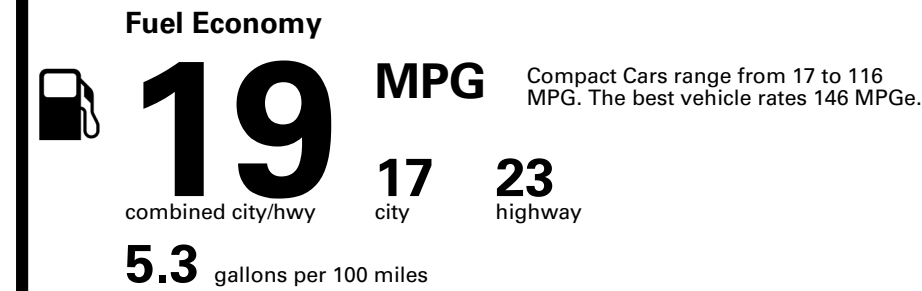

## EPA DOT Fuel Economy and Environment

Gasoline Vehicle

**You spend \$8,000**  
**more in fuel costs over 5 years**  
compared to the average new vehicle.

**Annual fuel cost \$3,300**

**Fuel Economy & Greenhouse Gas Rating** (tailpipe only)