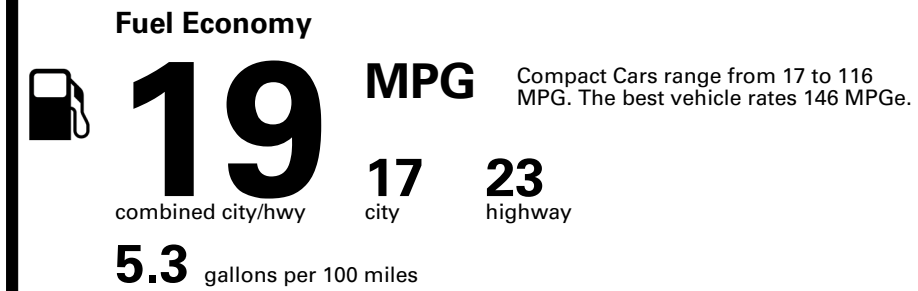

## EPA DOT Fuel Economy and Environment

Gasoline Vehicle

**You spend \$8,000**  
**more in fuel costs over 5 years**  
compared to the average new vehicle.

**Annual fuel cost \$3,300**

**Fuel Economy & Greenhouse Gas Rating** (tailpipe only)