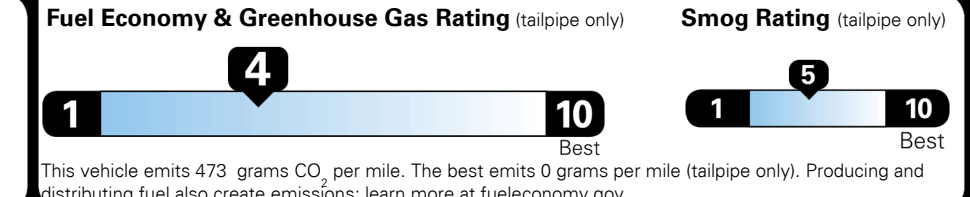

Full Tank of Gas

GENESIS WARRANTY

- 5-year/60,000-mile New Vehicle Warranty*
- 10-year/100,000-mile Powertrain Warranty*
- 7-year/Unlimited-mile Anti-perforation Warranty*
- Limited warranties, see retailer for details

Manufacturer's Suggested Retail Price: $83,250.00

ADDED FEATURES:

- *UYUNI WHITE(UYH) Paint $650.00
- Accessories
- *Cargo Blocks $40.00
- *First Aid Kit $65.00
- *Fragrance Cartridges $160.00
- *NFC Key Card $30.00
- *Tow Hitch $805.00

SOLD TO: UT701 SHIPPED TO: UT701
GENESIS OF LINDON
452 S LINDON PARK DR
LINDON UT 84042

VIN: KMUHCESC9TU328073	EXTERIOR COLOR: UYUNI WHITE	INTERIOR/SEAT COLOR: OBSIDIAN BLACK/OBSIDIAN
MODEL: V04B2A65	PORT OF ENTRY: PT	TRANSPORT: TRUCK
EMISSIONS: This vehicle is certified to meet emission requirements in all 50 states		ACCESSORY WEIGHT: 77 lbs./ 35 kgs.

Inland Freight & Handling : $1,495.00

TOTAL PRICE: $86,495.00

9 A 0156CLIBER

EPA DOT Fuel Economy and Environment

Gasoline Vehicle

Fuel Economy

19 MPG
combined city/hwy

16 MPG
city

22 MPG
highway

5.3 gallons per 100 miles

Standard SUVs range from 12 to 115 MPG. The best vehicle rates 146 MPGe.

You spend $8,000
more in fuel costs over 5 years compared to the average new vehicle.

Annual fuel cost $3,300

Actual results will vary for many reasons, including driving conditions and how you drive and maintain your vehicle. The average new vehicle gets 29 MPG and costs $8,500 to fuel over 5 years. Cost estimates are based on 15,000 miles per year at $ 4.15 per gallon. MPGe is miles per gasoline gallon equivalent. Vehicle emissions are a significant cause of climate change and smog.

fueleconomy.gov
Calculate personalized estimates and compare vehicles

Smartphone QR Code

GOVERNMENT 5-STAR SAFETY RATINGS

Overall Vehicle Score ★ ★ ★ ★ ★

Based on the combined rating of frontal, side and rollover. Should ONLY be compared to other vehicles of similar size and weight.

Frontal Crash	Driver	★ ★ ★ ★
Passenger		★ ★ ★ ★
Side Crash	Front seat	★ ★ ★ ★ ★
Rear seat		★ ★ ★ ★ ★
Rollover		★ ★ ★ ★

Based on the risk of injury in a frontal impact. Should ONLY be compared to other vehicles of similar size and weight.

Based on the risk of injury in a side impact.

Based on the risk of rollover in a single-vehicle crash.

Manufacturer's suggested retail price includes manufacturer's recommended pre-delivery service. Gasoline license and title fees state and local taxes and dealer installed options and accessories are not included in the manufacturer's suggested retail price. This label has been affixed to this vehicle by Genesis Motor America, pursuant to the requirements of 15 U.S.C. 1231 et seq. which prohibits its removal or alteration prior to delivery to the ultimate purchaser.

Star ratings range from 1 to 5 stars (★★★★★) with 5 being the highest.
Source: National Highway Traffic Safety Administration (NHTSA).
www.safercar.gov or 1-888-327-4236

PARTS CONTENT INFORMATION

FOR VEHICLES IN THIS CARLINE: U.S./CANADIAN PARTS CONTENT: 3 %

MAJOR SOURCES OF FOREIGN PARTS CONTENT: KOREA: 80 %

FOR THIS VEHICLE: FINAL ASSEMBLY POINT: ULSAN, KOREA

COUNTRY OF ORIGIN:

ENGINE: KOREA TRANSMISSION: KOREA

Note: Parts content does not include final assembly, distribution, or other non-parts costs.