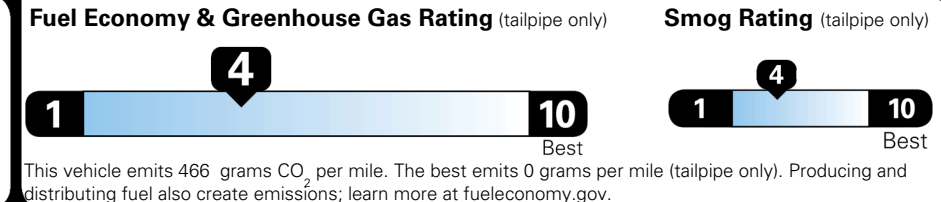

Additional Standard Features

- Carpeted Floor Mats

Full Tank of Gas

GENESIS WARRANTY

- 5-year / 60,000-mile New Vehicle Warranty*
- 10-year / 100,000-mile Powertrain Warranty*
- 7-year / Unlimited-mile Anti-perforation Warranty*
- Limited warranties, see dealer for details

Manufacturer's Suggested Retail Price: $55,600.00

ADDED FEATURES:

- *UYUNI WHITE(UYH) Paint $650.00
- Accessories
- *Reversible Cargo Tray $195.00
- *Mudguards $170.00
- *First Aid Kit $65.00
- *NFC Key Card $30.00

SOLD TO: UT701
GENESIS OF LINDON
452 S LINDON PARK DR
LINDON UT 84042

SHIPPED TO: UT701

VIN: KMTG54SE0TU175606	EXTERIOR COLOR: UYUNI WHITE	INTERIOR/SEAT COLOR: SEVILLA RED/OBSIDIAN
MODEL: 7C7AAJ5GS4A5	PORT OF ENTRY: PT	TRANSPORT: TRUCK
EMISSIONS: This vehicle is certified to meet emission requirements in all 50 states		ACCESSORY WEIGHT: 10 lbs./ 5 kgs.

Inland Freight & Handling : $1,395.00

TOTAL PRICE: $58,105.00

EPA DOT Fuel Economy and Environment

Gasoline Vehicle

Fuel Economy

19 MPG combined city/hwy
17 MPG city
23 MPG highway

Compact Cars range from 17 to 116 MPG. The best vehicle rates 146 MPGe.

5.3 gallons per 100 miles

You spend $8,000 more in fuel costs over 5 years compared to the average new vehicle.

Annual fuel cost $3,300

Actual results will vary for many reasons, including driving conditions and how you drive and maintain your vehicle. The average new vehicle gets 29 MPG and costs $8,500 to fuel over 5 years. Cost estimates are based on 15,000 miles per year at $ 4.15 per gallon. MPG is miles per gasoline gallon equivalent. Vehicle emissions are a significant cause of climate change and smog.

fueleconomy.gov
Calculate personalized estimates and compare vehicles

GOVERNMENT 5-STAR SAFETY RATINGS

This vehicle has not been rated by the government for overall vehicle score, frontal crash, side crash or rollover risk.

Source: National Highway Traffic Safety Administration (NHTSA).
www.safercar.gov or 1-888-327-4236

Manufacturer's suggested retail price includes manufacturer's recommended pre-delivery service. Gasoline license and title fees state and local taxes and dealer installed options and accessories are not included in the manufacturer's suggested retail price. This label has been affixed to this vehicle by Genesis Motor America, pursuant to the requirements of 15 U.S.C. 1231 et seq. which prohibits its removal or alteration prior to delivery to the ultimate purchaser.

PARTS CONTENT INFORMATION

FOR VEHICLES IN THIS CARLINE: U.S./CANADIAN PARTS CONTENT: 5 %
MAJOR SOURCES OF FOREIGN PARTS CONTENT: KOREA: 80 %
FOR THIS VEHICLE: FINAL ASSEMBLY POINT: ULSAN, KOREA
COUNTRY OF ORIGIN:
ENGINE: KOREA TRANSMISSION: KOREA
Note: Parts content does not include final assembly, distribution, or other non-parts costs.