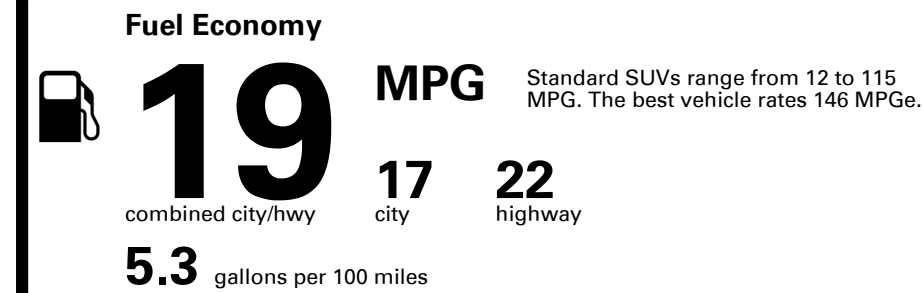

## EPA DOT Fuel Economy and Environment

Gasoline Vehicle

**You spend \$8,000**  
more in fuel costs over 5 years compared to the average new vehicle.

**Annual fuel cost \$3,300**

Fuel Economy & Greenhouse Gas Rating (tailpipe only)