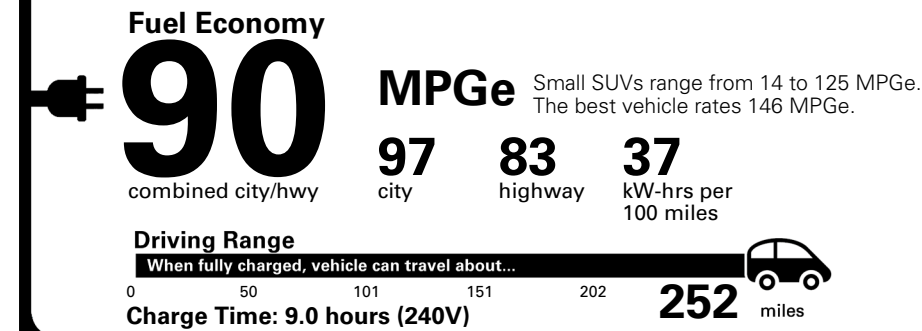

SHIPPED TO: UT701

VIN: KMUKEDSB7TU030767	EXTERIOR COLOR: SAVILE SILVER	INTERIOR/SEAT COLOR: SKY BLUE/PRUSSIAN
MODEL: 6S6AAYBZW5AZ	PORT OF ENTRY: PT	TRANSPORT: TRUCK
EMISSIONS: This vehicle meets emissions requirements in all 50 states and is a CARB certified Zero Emission		ACCESSORY WEIGHT: 6 lbs./ 3 kgs.

TOTAL PRICE: \$74,210.00

96 A 1066GLOVI 1

EPA DOT Fuel Economy and Environment

Electric Vehicle

You save \$3,750
in fuel costs over 5 years compared to the average new vehicle.

Annual fuel cost \$950

Fuel Economy & Greenhouse Gas Rating (tailpipe only)

Smog Rating (tailpipe only)

Actual results will vary for many reasons, including driving conditions and how you drive and maintain your vehicle. The average new vehicle gets 29 MPG and costs \$8,500 to fuel over 5 years. Cost estimates are based on 15,000 miles per year at \$0.17 per kW-hr. MPGe is miles per gasoline gallon equivalent. Vehicle emissions are a significant cause of climate change and smog.