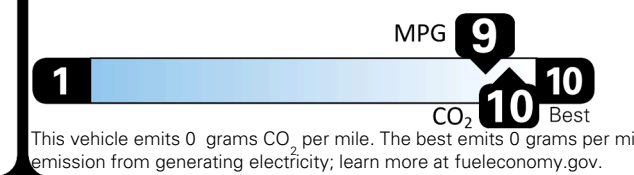

TOTAL PRICE: \$74,210.00

96 A 1066GLOVI 1

EPA DOT Fuel Economy and Environment

Electric Vehicle

You save \$3,750
in fuel costs over 5 years compared to the average new vehicle.

Annual fuel cost \$950

Fuel Economy & Greenhouse Gas Rating (tailpipe only)

Smog Rating (tailpipe only)

Actual results will vary for many reasons, including driving conditions and how you drive and maintain your vehicle. The average new vehicle gets 29 MPG and costs \$8,500 to fuel over 5 years. Cost estimates are based on 15,000 miles per year at \$0.17 per kW-hr. MPGe is miles per gasoline gallon equivalent. Vehicle emissions are a significant cause of climate change and smog.