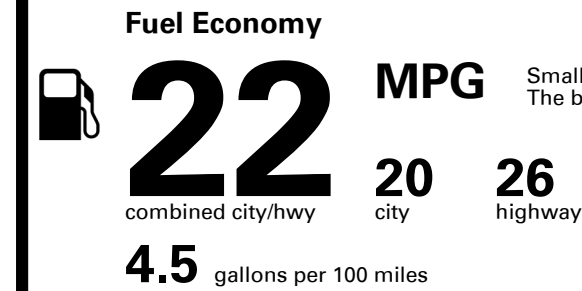

EMISSIONS:
This vehicle is certified to meet emission requirements in all 50 states

Inland Freight & Handling : \$1,495.00

TOTAL PRICE: \$62,845.00

70 A

EPA DOT Fuel Economy and Environment

Gasoline Vehicle

Small SUVs range from 14 to 125 MPG. The best vehicle rates 146 MPGe.

You spend \$5,750
more in fuel costs over 5 years
compared to the average new vehicle.

Annual fuel cost \$2,850

Fuel Economy & Greenhouse Gas Rating (tailpipe only)