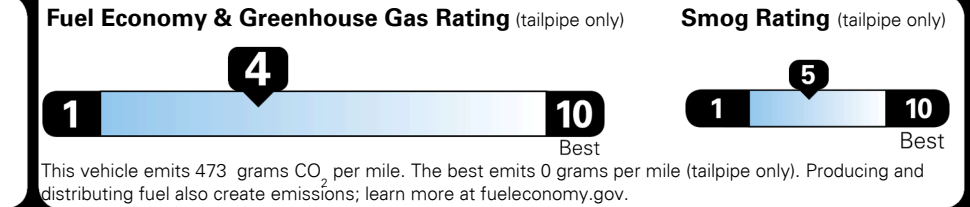

- 22-inch Alloy Wheels
- Nappa Leather Seating Surfaces
- Microfiber Suede Headliner & Pillars
- Ventilated 2nd Row Seats (outboard)
- Heated Front Console Armrest
- Soft-Close Doors / Power Rear Side Sunshades
- Digital Rearview Mirror
- Active Noise Control

Full Tank of Gas

GENESIS WARRANTY

- 5-year/60,000-mile New Vehicle Warranty*
- 10-year/100,000-mile Powertrain Warranty*
- 7-year/Unlimited-mile Anti-perforation Warranty*
- Limited warranties, see retailer for details

Manufacturer's Suggested Retail Price: $82,330.00

ADDED FEATURES:

- *CAPRI BLUE(NRB) Paint $650.00
- *Fragrance Cartridges $160.00
- *NFC Key Card $30.00
- *Side Steps $755.00

SOLD TO: UT701 SHIPPED TO: UT701
GENESIS OF LINDON
452 S LINDON PARK DR
LINDON UT 84042

VIN: KMUHEESCXTU305900	EXTERIOR COLOR: CAPRI BLUE	INTERIOR/SEAT COLOR: GLACIER
MODEL: V0492A65	PORT OF ENTRY: PT	TRANSPORT: TRUCK
EMISSIONS: This vehicle is certified to meet emission requirements in all 50 states		ACCESSORY WEIGHT: 36 lbs./ 16 kgs.

Inland Freight & Handling : $1,495.00

TOTAL PRICE: $85,420.00

239 A 2466CMORNI 1

EPA DOT Fuel Economy and Environment

Gasoline Vehicle

Fuel Economy

19 MPG
combined city/hwy

16 MPG
city

22 MPG
highway

5.3 gallons per 100 miles

Standard SUVs range from 12 to 115 MPG. The best vehicle rates 146 MPGe.

You spend $8,000
more in fuel costs over 5 years compared to the average new vehicle.

Annual fuel cost $3,300

Actual results will vary for many reasons, including driving conditions and how you drive and maintain your vehicle. The average new vehicle gets 29 MPG and costs $8,500 to fuel over 5 years. Cost estimates are based on 15,000 miles per year at $ 4.15 per gallon. MPGe is miles per gasoline gallon equivalent. Vehicle emissions are a significant cause of climate change and smog.

fueleconomy.gov

Calculate personalized estimates and compare vehicles

GOVERNMENT 5-STAR SAFETY RATINGS

Overall Vehicle Score ★ ★ ★ ★ ★

Based on the combined rating of frontal, side and rollover. Should ONLY be compared to other vehicles of similar size and weight.

Frontal Crash	Driver Passenger	★ ★ ★ ★
Based on the risk of injury in a frontal impact. Should ONLY be compared to other vehicles of similar size and weight.		
Side Crash	Front seat Rear seat	★ ★ ★ ★ ★
Based on the risk of injury in a side impact.		
Rollover		★ ★ ★ ★
Based on the risk of rollover in a single-vehicle crash.		

Star ratings range from 1 to 5 stars (★★★★★) with 5 being the highest.
Source: National Highway Traffic Safety Administration (NHTSA).
www.safercar.gov or 1-888-327-4236

Manufacturer's suggested retail price includes manufacturer's recommended pre-delivery service. Gasoline license and title fees state and local taxes and dealer installed options and accessories are not included in the manufacturer's suggested retail price. This label has been affixed to this vehicle by Genesis Motor America, pursuant to the requirements of 15 U.S.C. 1231 et seq. which prohibits its removal or alteration prior to delivery to the ultimate purchaser.

PARTS CONTENT INFORMATION

FOR VEHICLES IN THIS CARLINE: U.S./CANADIAN PARTS CONTENT: 3 %

MAJOR SOURCES OF FOREIGN PARTS CONTENT: KOREA: 80 %

FOR THIS VEHICLE: FINAL ASSEMBLY POINT: ULSAN, KOREA

COUNTRY OF ORIGIN:

ENGINE: KOREA TRANSMISSION: KOREA

Note: Parts content does not include final assembly, distribution, or other non-parts costs.