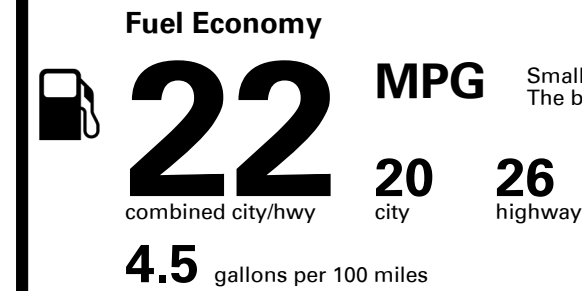

Inland Freight & Handling : \$1,495.00

TOTAL PRICE: \$62,950.00

EPA DOT Fuel Economy and Environment

Gasoline Vehicle

Small SUVs range from 14 to 125 MPG. The best vehicle rates 146 MPGe.

You spend \$5,750
more in fuel costs over 5 years
compared to the average new vehicle.