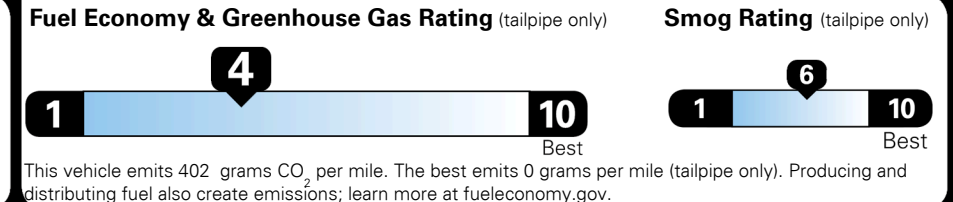

TOTAL PRICE: \$63,010.00

EPA DOT Fuel Economy and Environment

Gasoline Vehicle

Fuel Economy

22 MPG
combined city/hwy

20 MPG
city

26 MPG
highway

4.5 gallons per 100 miles

Small SUVs range from 14 to 125 MPG. The best vehicle rates 146 MPGe.

You spend \$5,750
more in fuel costs over 5 years compared to the average new vehicle.

Annual fuel cost \$2,850

Actual results will vary for many reasons, including driving conditions and how you drive and maintain your vehicle. The average new vehicle gets 29 MPG and costs \$8,500 to fuel over 5 years. Cost estimates are based on 15,000 miles per year at \$ 4.15 per gallon. MPGe is miles per gasoline gallon equivalent. Vehicle emissions are a significant cause of climate change and smog.