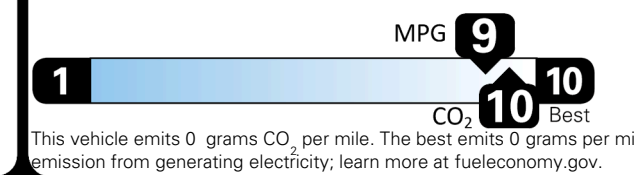

TOTAL PRICE: \$74,215.00

EPA DOT Fuel Economy and Environment

Electric Vehicle

You save \$3,750
 in fuel costs over 5 years compared to the average new vehicle.

Annual fuel cost \$950

Fuel Economy & Greenhouse Gas Rating (tailpipe only)

Smog Rating (tailpipe only)

Actual results will vary for many reasons, including driving conditions and how you drive and maintain your vehicle. The average new vehicle gets 29 MPG and costs \$8,500 to fuel over 5 years. Cost estimates are based on 15,000 miles per year at \$0.17 per kW-hr. MPGe is miles per gasoline gallon equivalent. Vehicle emissions are a significant cause of climate change and smog.