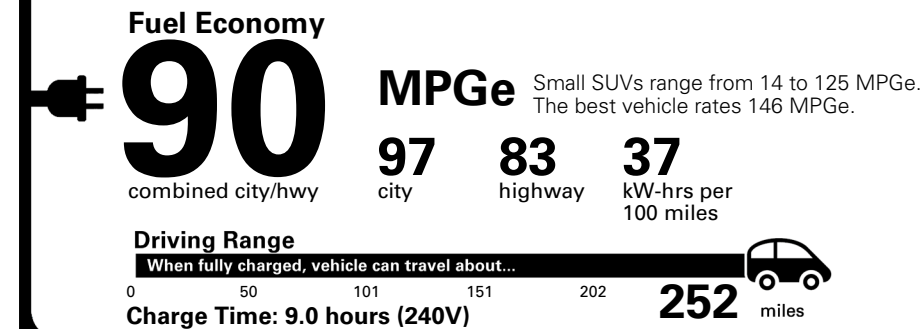

TOTAL PRICE: \$74,215.00

EPA DOT Fuel Economy and Environment

Electric Vehicle

You save \$3,750
 in fuel costs over 5 years compared to the average new vehicle.

Annual fuel cost \$950

Fuel Economy & Greenhouse Gas Rating (tailpipe only)

Smog Rating (tailpipe only)

Actual results will vary for many reasons, including driving conditions and how you drive and maintain your vehicle. The average new vehicle gets 29 MPG and costs \$8,500 to fuel over 5 years. Cost estimates are based on 15,000 miles per year at \$0.17 per kW-hr. MPGe is miles per gasoline gallon equivalent. Vehicle emissions are a significant cause of climate change and smog.