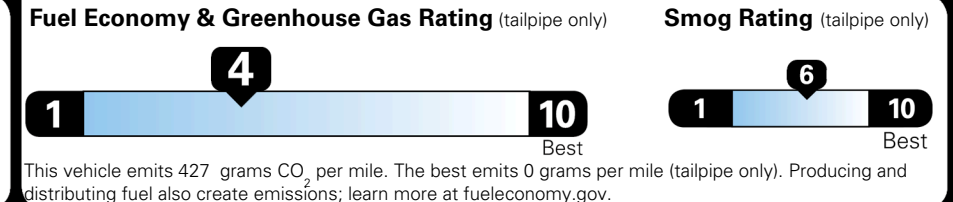

TOTAL PRICE: \$77,130.00

EPA DOT Fuel Economy and Environment

Gasoline Vehicle

Fuel Economy

21 MPG
combined city/hwy

19 MPG
city

24 MPG
highway

4.8 gallons per 100 miles

Standard SUVs range from 12 to 115 MPG. The best vehicle rates 146 MPGe.

You spend \$6,250
more in fuel costs over 5 years
 compared to the average new vehicle.

Annual fuel cost \$2,950

Actual results will vary for many reasons, including driving conditions and how you drive and maintain your vehicle. The average new vehicle gets 29 MPG and costs \$8,500 to fuel over 5 years. Cost estimates are based on 15,000 miles per year at \$ 4.15 per gallon. MPGe is miles per gasoline gallon equivalent. Vehicle emissions are a significant cause of climate change and smog.