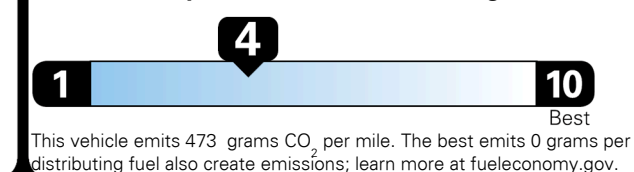

Inland Freight & Handling : \$1,495.00

TOTAL PRICE: \$85,970.00

49 A 0566CLAKE

EPA DOT Fuel Economy and Environment

Gasoline Vehicle

Fuel Economy

19 MPG
 combined city/hwy

16 MPG
 city

22 MPG
 highway

5.3 gallons per 100 miles

Standard SUVs range from 12 to 115 MPG. The best vehicle rates 146 MPGe.

You spend \$8,000
 more in fuel costs over 5 years compared to the average new vehicle.

Annual fuel cost \$3,300

Fuel Economy & Greenhouse Gas Rating (tailpipe only)

Smog Rating (tailpipe only)

Actual results will vary for many reasons, including driving conditions and how you drive and maintain your vehicle. The average new vehicle gets 29 MPG and costs \$8,500 to fuel over 5 years. Cost estimates are based on 15,000 miles per year at \$ 4.15 per gallon. MPGe is miles per gasoline gallon equivalent. Vehicle emissions are a significant cause of climate change and smog.