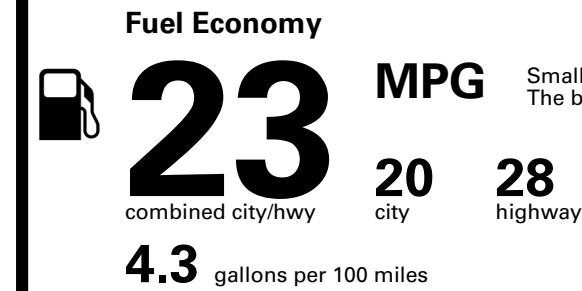

EMISSIONS:
This vehicle is certified to meet emission requirements in all 50 states

Inland Freight & Handling : \$1,495.00

TOTAL PRICE: \$59,495.00

EPA DOT Fuel Economy and Environment

Gasoline Vehicle

Small SUVs range from 14 to 125 MPG. The best vehicle rates 146 MPGe.

You spend \$5,000
more in fuel costs over 5 years
compared to the average new vehicle.

Annual fuel cost \$2,700

Fuel Economy & Greenhouse Gas Rating (tailpipe only)

Smog Rating (tailpipe only)

This vehicle emits 393 grams CO₂ per mile. The best emits 0 grams per mile (tailpipe only). Producing and distributing fuel also create emissions; learn more at fueleconomy.gov.