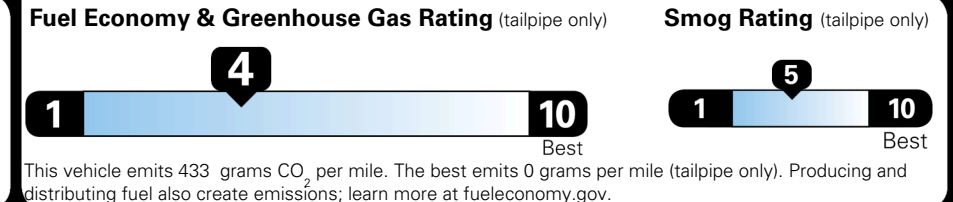

ADDITIONAL STANDARD FEATURES

- Carpeted Floor Mats

Full Tank of Gas

GENESIS WARRANTY

- 5-year / 60,000-mile New Vehicle Warranty*
- 10-year / 100,000-mile Powertrain Warranty*
- 7-year / Unlimited-mile Anti-perforation Warranty*
- * Limited warranties, see dealer for details

Manufacturer's Suggested Retail Price: $71,095.00

ADDED FEATURES:

- *CERES BLUE(ASA) Paint $650.00
- **Accessories**
- *All Season Fitted Liners $235.00
- *Cargo Mat, Up Seatback $200.00
- *Roadside Assistance $105.00
- *Wheel Locks $90.00
- *First Aid Kit $65.00
- *Cargo Net $55.00
- *Cargo Blocks $40.00
- *NFC Key Card $30.00

SOLD TO: UT701
GENESIS OF LINDON
452 S LINDON PARK DR
LINDON UT 84042

SHIPPED TO: UT701

VIN: 5NMMEDTC3TH064344	EXTERIOR COLOR: CERES BLUE	INTERIOR/SEAT COLOR: VANILLA BEIGE/OBSIDIAN
MODEL: 7S8AAJ9GW5A5	PORT OF ENTRY: MA	TRANSPORT: TRUCK
EMISSIONS: This vehicle is certified to meet emission requirements in all 50 states		ACCESSORY WEIGHT: 25 lbs./ 11 kgs.

Inland Freight & Handling : $1,495.00

TOTAL PRICE: $74,060.00

EPA DOT Fuel Economy and Environment

Gasoline Vehicle

Fuel Economy

21 MPG
combined city/hwy

18 MPG
city

25 MPG
highway

4.8 gallons per 100 miles

Small SUVs range from 14 to 125 MPG. The best vehicle rates 146 MPGe.

You spend $6,250
more in fuel costs over 5 years
compared to the average new vehicle.

Annual fuel cost $2,950

Actual results will vary for many reasons, including driving conditions and how you drive and maintain your vehicle. The average new vehicle gets 29 MPG and costs $8,500 to fuel over 5 years. Cost estimates are based on 15,000 miles per year at $ 4.15 per gallon. MPG is miles per gasoline gallon equivalent. Vehicle emissions are a significant cause of climate change and smog.

fueleconomy.gov
Calculate personalized estimates and compare vehicles

Smartphone QR Code

GOVERNMENT 5-STAR SAFETY RATINGS

Overall Vehicle Score ★ ★ ★ ★ ★

Based on the combined rating of frontal, side and rollover. Should ONLY be compared to other vehicles of similar size and weight.

Frontal Crash	Driver Passenger	★ ★ ★ ★ ★
Based on the risk of injury in a frontal impact. Should ONLY be compared to other vehicles of similar size and weight.		
Side Crash	Front seat Rear seat	★ ★ ★ ★ ★
Based on the risk of injury in a side impact.		
Rollover		★ ★ ★ ★
Based on the risk of rollover in a single-vehicle crash.		

Star ratings range from 1 to 5 stars (★★★★★) with 5 being the highest.
Source: National Highway Traffic Safety Administration (NHTSA).
www.safercar.gov or 1-888-327-4236

Manufacturer's suggested retail price includes manufacturer's recommended pre-delivery service. Gasoline license and title fees state and local taxes and dealer installed options and accessories are not included in the manufacturer's suggested retail price. This label has been affixed to this vehicle by Genesis Motor America, pursuant to the requirements of 15 U.S.C. 1231 et seq. which prohibits its removal or alteration prior to delivery to the ultimate purchaser.

PARTS CONTENT INFORMATION

FOR VEHICLES IN THIS CARLINE: U.S./CANADIAN PARTS CONTENT: 26 %
MAJOR SOURCES OF FOREIGN PARTS CONTENT: KOREA: 64 %
FOR THIS VEHICLE: FINAL ASSEMBLY POINT: MONTGOMERY, ALABAMA
COUNTRY OF ORIGIN:
ENGINE: KOREA TRANSMISSION: KOREA
Note: Parts content does not include final assembly, distribution, or other non-parts costs.