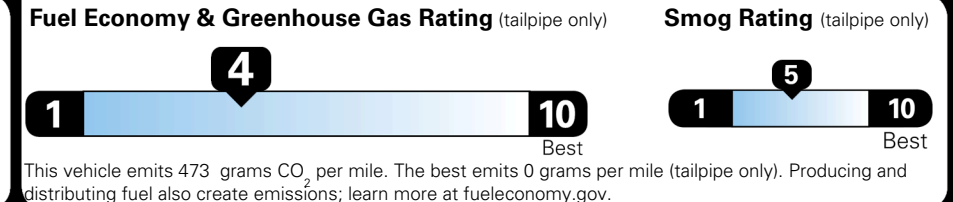

TOTAL PRICE: \$79,575.00

EPA DOT Fuel Economy and Environment

Gasoline Vehicle

Fuel Economy

19 MPG
 combined city/hwy

16 MPG
 city

22 MPG
 highway

5.3 gallons per 100 miles

Standard SUVs range from 12 to 115 MPG. The best vehicle rates 146 MPGe.

You spend \$8,000
 more in fuel costs over 5 years compared to the average new vehicle.

Annual fuel cost \$3,300

Actual results will vary for many reasons, including driving conditions and how you drive and maintain your vehicle. The average new vehicle gets 29 MPG and costs \$8,500 to fuel over 5 years. Cost estimates are based on 15,000 miles per year at \$ 4.15 per gallon. MPGe is miles per gasoline gallon equivalent. Vehicle emissions are a significant cause of climate change and smog.