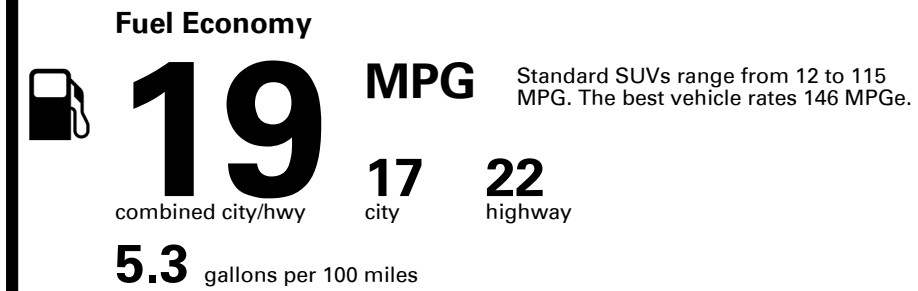

Inland Freight & Handling : \$1,495.00

TOTAL PRICE: \$90,115.00

220 A 1936CDA 57

EPA DOT Fuel Economy and Environment

Gasoline Vehicle

You spend \$8,000
more in fuel costs over 5 years
compared to the average new vehicle.

Annual fuel cost \$3,300

Fuel Economy & Greenhouse Gas Rating (tailpipe only)

Smog Rating (tailpipe only)

This vehicle emits 467 grams CO₂ per mile. The best emits 0 grams per mile (tailpipe only). Producing and distributing fuel also create emissions; learn more at fueleconomy.gov.