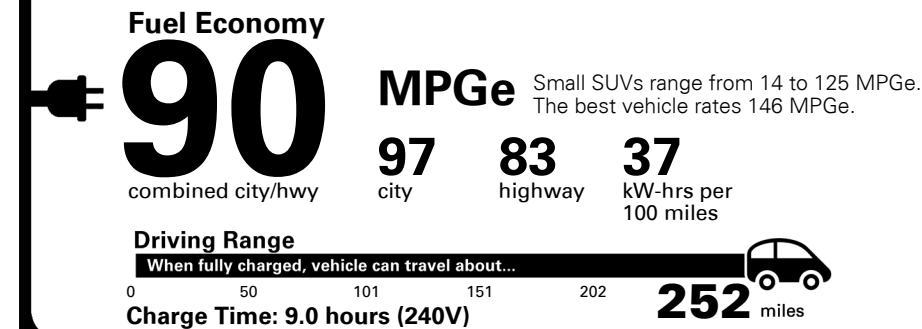

TOTAL PRICE: \$74,340.00

EPA DOT Fuel Economy and Environment

You save \$3,750
 in fuel costs over 5 years compared to the average new vehicle.

Annual fuel cost \$950

Fuel Economy & Greenhouse Gas Rating (tailpipe only)

Smog Rating (tailpipe only)

Actual results will vary for many reasons, including driving conditions and how you drive and maintain your vehicle. The average new vehicle gets 29 MPG and costs \$8,500 to fuel over 5 years. Cost estimates are based on 15,000 miles per year at \$0.17 per kW-hr. MPGe is miles per gasoline gallon equivalent. Vehicle emissions are a significant cause of climate change and smog.