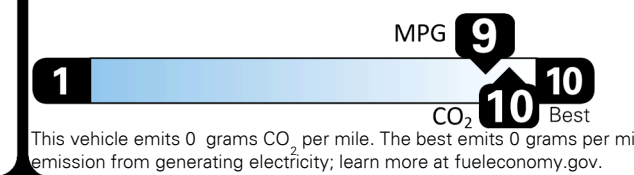

TOTAL PRICE: \$74,340.00

EPA DOT Fuel Economy and Environment

You save \$3,750
 in fuel costs over 5 years compared to the average new vehicle.

Annual fuel cost \$950

Fuel Economy & Greenhouse Gas Rating (tailpipe only)

Smog Rating (tailpipe only)

Actual results will vary for many reasons, including driving conditions and how you drive and maintain your vehicle. The average new vehicle gets 29 MPG and costs \$8,500 to fuel over 5 years. Cost estimates are based on 15,000 miles per year at \$0.17 per kW-hr. MPGe is miles per gasoline gallon equivalent. Vehicle emissions are a significant cause of climate change and smog.