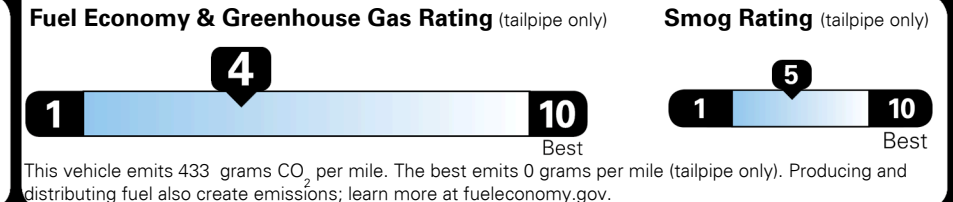

ADDITIONAL STANDARD FEATURES

- Carpeted Floor Mats

Full Tank of Gas

GENESIS WARRANTY

- 5-year / 60,000-mile New Vehicle Warranty*
- 10-year / 100,000-mile Powertrain Warranty*
- 7-year / Unlimited-mile Anti-perforation Warranty*
- * Limited warranties, see dealer for details

Manufacturer's Suggested Retail Price: $64,415.00

ADDED FEATURES:

- *MAUNA RED(RJK) Paint $650.00
- **Accessories**
- *Cargo Net $55.00
- *Cargo Tray $195.00
- *Cargo Cover $215.00
- *First Aid Kit $65.00
- *Tow Hitch $650.00

SOLD TO: NV703 SHIPPED TO: NV703
GENESIS OF LAS VEGAS
7150 WEST SAHARA AVENUE
LAS VEGAS NV 89117

VIN: 5NMMDDTC6TH053048	EXTERIOR COLOR: MAUNA RED	INTERIOR/SEAT COLOR: OBSIDIAN BLACK/OBSIDIAN
MODEL: U0472A65	PORT OF ENTRY: MA	TRANSPORT: TRUCK
ACCESSORY WEIGHT: 83 lbs./ 38 kgs.		317 A 1

EMISSIONS:
This vehicle is certified to meet emission requirements in all 50 states

Inland Freight & Handling : $1,495.00

TOTAL PRICE: $67,740.00

EPA DOT Fuel Economy and Environment

Gasoline Vehicle

Fuel Economy

21 MPG
combined city/hwy

18 MPG
city

25 MPG
highway

4.8 gallons per 100 miles

Small SUVs range from 14 to 125 MPG. The best vehicle rates 146 MPGe.

You spend $6,250
more in fuel costs over 5 years compared to the average new vehicle.

Annual fuel cost $2,950

Actual results will vary for many reasons, including driving conditions and how you drive and maintain your vehicle. The average new vehicle gets 29 MPG and costs $8,500 to fuel over 5 years. Cost estimates are based on 15,000 miles per year at $ 4.15 per gallon. MPGe is miles per gasoline gallon equivalent. Vehicle emissions are a significant cause of climate change and smog.

fueleconomy.gov
Calculate personalized estimates and compare vehicles

Smartphone QR Code

GOVERNMENT 5-STAR SAFETY RATINGS

Overall Vehicle Score ★ ★ ★ ★ ★

Based on the combined rating of frontal, side and rollover. Should ONLY be compared to other vehicles of similar size and weight.

Frontal Crash	Driver Passenger	★ ★ ★ ★ ★
Based on the risk of injury in a frontal impact. Should ONLY be compared to other vehicles of similar size and weight.		
Side Crash	Front seat Rear seat	★ ★ ★ ★ ★
Based on the risk of injury in a side impact.		
Rollover		★ ★ ★ ★
Based on the risk of rollover in a single-vehicle crash.		

Manufacturer's suggested retail price includes manufacturer's recommended pre-delivery service. Gasoline license and title fees state and local taxes and dealer installed options and accessories are not included in the manufacturer's suggested retail price. This label has been affixed to this vehicle by Genesis Motor America, pursuant to the requirements of 15 U.S.C. 1231 et seq. which prohibits its removal or alteration prior to delivery to the ultimate purchaser.

Star ratings range from 1 to 5 stars (★★★★★) with 5 being the highest.
Source: National Highway Traffic Safety Administration (NHTSA).
www.safercar.gov or 1-888-327-4236

PARTS CONTENT INFORMATION

FOR VEHICLES IN THIS CARLINE: U.S./CANADIAN PARTS CONTENT: 26 %

MAJOR SOURCES OF FOREIGN PARTS CONTENT: KOREA: 64 %

FOR THIS VEHICLE: FINAL ASSEMBLY POINT: MONTGOMERY, ALABAMA

COUNTRY OF ORIGIN: ENGINE: KOREA TRANSMISSION: KOREA

Note: Parts content does not include final assembly, distribution, or other non-parts costs.