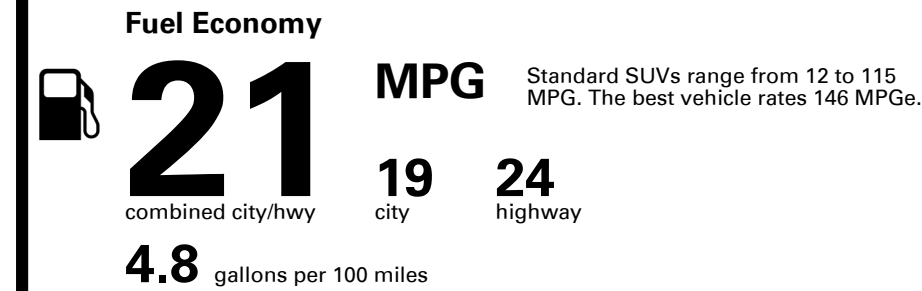

Inland Freight & Handling : \$1,495.00

TOTAL PRICE: \$77,000.00

EPA DOT Fuel Economy and Environment

Gasoline Vehicle

You spend \$6,250
 more in fuel costs over 5 years compared to the average new vehicle.