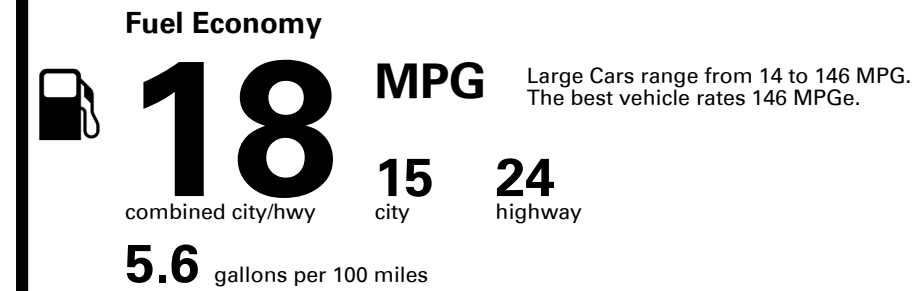

Inland Freight & Handling : \$1,495.00

TOTAL PRICE: \$81,735.00

EPA DOT Fuel Economy and Environment

Gasoline Vehicle

You spend \$8,750
more in fuel costs over 5 years
compared to the average new vehicle.

Annual fuel cost \$3,450

Fuel Economy & Greenhouse Gas Rating (tailpipe only)

Smog Rating (tailpipe only)

Actual results will vary for many reasons, including driving conditions and how you drive and maintain your vehicle. The average new vehicle gets 29 MPG and costs \$8,500 to fuel over 5 years. Cost estimates are based on 15,000 miles per year at \$ 4.15 per gallon. MPGe is miles per gasoline gallon equivalent. Vehicle emissions are a significant cause of climate change and smog.