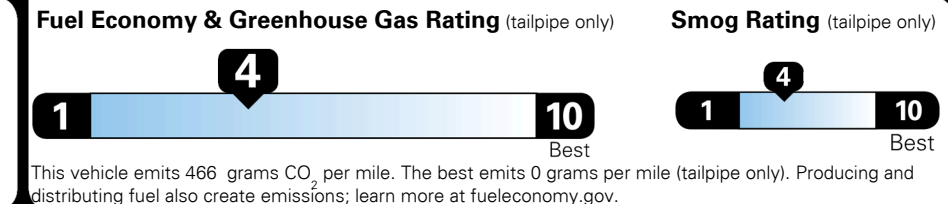

Additional Standard Features

- Carpeted Floor Mats

Full Tank of Gas

GENESIS WARRANTY

- 5-year / 60,000-mile New Vehicle Warranty*
- 10-year / 100,000-mile Powertrain Warranty*
- 7-year / Unlimited-mile Anti-perforation Warranty*
- Limited warranties, see dealer for details

Manufacturer's Suggested Retail Price: $55,600.00

ADDED FEATURES:

- *KAWAH BLUE(BLE) Paint $650.00
- Accessories
- *Reversible Cargo Tray $195.00
- *Roadside Assistance Kit $105.00
- *First Aid Kit $65.00
- *NFC Key Card $30.00

SOLD TO: UT701
GENESIS OF LINDON
452 S LINDON PARK DR
LINDON UT 84042

SHIPPED TO: UT701

VIN: KMTG54SE5TU170997	EXTERIOR COLOR: KAWAH BLUE	INTERIOR/SEAT COLOR: FOG GRAY TWO TONE/FOG
MODEL: R0472A65	PORT OF ENTRY: PT	TRANSPORT: TRUCK
EMISSIONS: This vehicle is certified to meet emission requirements in all 50 states		ACCESSORY WEIGHT: 15 lbs./ 7 kgs.

Inland Freight & Handling : $1,395.00

TOTAL PRICE: $58,040.00

EPA DOT Fuel Economy and Environment

Gasoline Vehicle

Fuel Economy

19 MPG
combined city/hwy

17 MPG
city

23 MPG
highway

5.3 gallons per 100 miles

Compact Cars range from 17 to 116 MPG. The best vehicle rates 146 MPGe.

You spend $8,000
more in fuel costs over 5 years compared to the average new vehicle.

Annual fuel cost $3,300

Actual results will vary for many reasons, including driving conditions and how you drive and maintain your vehicle. The average new vehicle gets 29 MPG and costs $8,500 to fuel over 5 years. Cost estimates are based on 15,000 miles per year at $ 4.15 per gallon. MPGe is miles per gasoline gallon equivalent. Vehicle emissions are a significant cause of climate change and smog.

fueleconomy.gov
Calculate personalized estimates and compare vehicles

GOVERNMENT 5-STAR SAFETY RATINGS

This vehicle has not been rated by the government for overall vehicle score, frontal crash, side crash or rollover risk.

Source: National Highway Traffic Safety Administration (NHTSA).
www.safercar.gov or 1-888-327-4236

Manufacturer's suggested retail price includes manufacturer's recommended pre-delivery service. Gasoline license and title fees state and local taxes and dealer installed options and accessories are not included in the manufacturer's suggested retail price. This label has been affixed to this vehicle by Genesis Motor America, pursuant to the requirements of 15 U.S.C. 1231 et seq. which prohibits its removal or alteration prior to delivery to the ultimate purchaser.

PARTS CONTENT INFORMATION

FOR VEHICLES IN THIS CARLINE: U.S./CANADIAN PARTS CONTENT: 5 %

MAJOR SOURCES OF FOREIGN PARTS CONTENT: KOREA: 80 %

FOR THIS VEHICLE: FINAL ASSEMBLY POINT: ULSAN, KOREA

COUNTRY OF ORIGIN:

ENGINE: KOREA TRANSMISSION: KOREA

Note: Parts content does not include final assembly, distribution, or other non-parts costs.