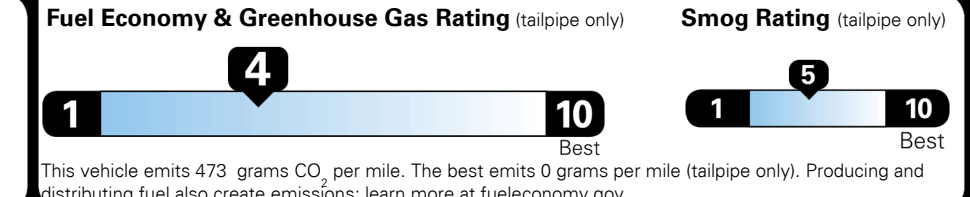

Full Tank of Gas

GENESIS WARRANTY

- 5-year/60,000-mile New Vehicle Warranty*
- 10-year/100,000-mile Powertrain Warranty*
- 7-year/Unlimited-mile Anti-perforation Warranty*
- Limited warranties, see retailer for details

Manufacturer's Suggested Retail Price: $82,330.00

ADDED FEATURES:

- *UYUNI WHITE(UYH) Paint $650.00
- Accessories
- *Cargo Blocks $40.00
- *Crossbars $520.00
- *First Aid Kit $65.00
- *Fragrance Cartridges $160.00
- *NFC Key Card $30.00

SOLD TO: UT701 SHIPPED TO: UT701
GENESIS OF LINDON
452 S LINDON PARK DR
LINDON UT 84042

VIN: KMUHEESC8TU343142	EXTERIOR COLOR: UYUNI WHITE	INTERIOR/SEAT COLOR: GLACIER
MODEL: V0492A65	PORT OF ENTRY: PT	TRANSPORT: TRUCK
EMISSIONS: This vehicle is certified to meet emission requirements in all 50 states		ACCESSORY WEIGHT: 11 lbs./ 5 kgs.

Inland Freight & Handling : $1,495.00

TOTAL PRICE: $85,290.00

70 A 0796CVIOLE

EPA DOT Fuel Economy and Environment

Gasoline Vehicle

Fuel Economy

19 MPG
combined city/hwy

16 MPG
city

22 MPG
highway

5.3 gallons per 100 miles

Standard SUVs range from 12 to 115 MPG. The best vehicle rates 146 MPGe.

You spend $8,000
more in fuel costs over 5 years compared to the average new vehicle.

Annual fuel cost $3,300

Actual results will vary for many reasons, including driving conditions and how you drive and maintain your vehicle. The average new vehicle gets 29 MPG and costs $8,500 to fuel over 5 years. Cost estimates are based on 15,000 miles per year at $ 4.15 per gallon. MPGe is miles per gasoline gallon equivalent. Vehicle emissions are a significant cause of climate change and smog.

fueleconomy.gov
Calculate personalized estimates and compare vehicles

Smartphone QR Code

GOVERNMENT 5-STAR SAFETY RATINGS

Overall Vehicle Score ★★★★★

Based on the combined rating of frontal, side and rollover. Should ONLY be compared to other vehicles of similar size and weight.

Frontal Crash	Driver	★★★★★
Crash	Passenger	★★★★★
Side Crash	Front seat	★★★★★
Crash	Rear seat	★★★★★
Rollover		★★★★★

Based on the risk of injury in a frontal impact. Should ONLY be compared to other vehicles of similar size and weight.

Based on the risk of injury in a side impact.

Based on the risk of rollover in a single-vehicle crash.

Manufacturer's suggested retail price includes manufacturer's recommended pre-delivery service. Gasoline license and title fees state and local taxes and dealer installed options and accessories are not included in the manufacturer's suggested retail price. This label has been affixed to this vehicle by Genesis Motor America, pursuant to the requirements of 15 U.S.C. 1231 et seq. which prohibits its removal or alteration prior to delivery to the ultimate purchaser.

Star ratings range from 1 to 5 stars (★★★★★) with 5 being the highest.
Source: National Highway Traffic Safety Administration (NHTSA).
www.safercar.gov or 1-888-327-4236

PARTS CONTENT INFORMATION

FOR VEHICLES IN THIS CARLINE: U.S./CANADIAN PARTS CONTENT: 3 %

MAJOR SOURCES OF FOREIGN PARTS CONTENT: KOREA: 80 %

FOR THIS VEHICLE: FINAL ASSEMBLY POINT: ULSAN, KOREA

COUNTRY OF ORIGIN:

ENGINE: KOREA TRANSMISSION: KOREA

Note: Parts content does not include final assembly, distribution, or other non-parts costs.