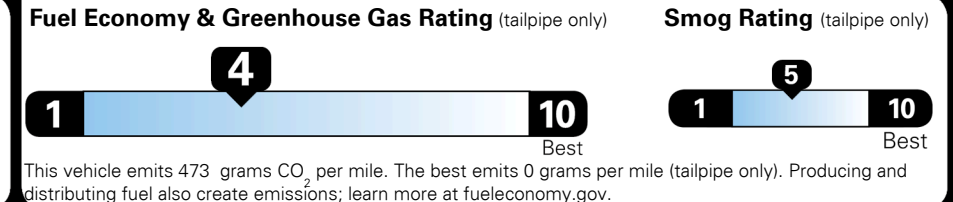

- 27" OLED Instrument Cluster & Navigation
- SiriusXM® Radio w/ 90-day trial subscription; Not Available in AK & HI
- Wireless Apple CarPlay® & Android Auto™
- Bang & Olufsen® Premium Audio
- Genesis Digital Key
- Wireless Device Charger - Front

Full Tank of Gas

GENESIS WARRANTY

- 5-year/60,000-mile New Vehicle Warranty*
- 10-year/100,000-mile Powertrain Warranty*
- 7-year/Unlimited-mile Anti-perforation Warranty*
- Limited warranties, see retailer for details

Manufacturer's Suggested Retail Price: $75,950.00

ADDED FEATURES:

- *CAPRI BLUE(NRB) Paint $650.00
- *Cargo Mat $200.00
- *Fragrance Cartridges $160.00
- *Mudguards $170.00
- *NFC Key Card $30.00

Inland Freight & Handling : $1,495.00

SOLD TO: UT701   **SHIPPED TO: UT701**
GENESIS OF LINDON
452 S LINDON PARK DR
LINDON UT 84042

VIN: KMUHDESC6TU343904	EXTERIOR COLOR: CAPRI BLUE	INTERIOR/SEAT COLOR: EARTH BROWN/SMOKY
MODEL: V0482A65	PORT OF ENTRY: PT	ACCESSORY WEIGHT: 7 lbs./ 3 kgs.

EMISSIONS:
This vehicle is certified to meet emission requirements in all 50 states

TOTAL PRICE: $78,655.00

EPA DOT Fuel Economy and Environment

Gasoline Vehicle

Fuel Economy

19 MPG
combined city/hwy

16 MPG
city

22 MPG
highway

5.3 gallons per 100 miles

Standard SUVs range from 12 to 115 MPG. The best vehicle rates 146 MPGe.

You spend $8,000
more in fuel costs over 5 years compared to the average new vehicle.

Annual fuel cost $3,300

Actual results will vary for many reasons, including driving conditions and how you drive and maintain your vehicle. The average new vehicle gets 29 MPG and costs $8,500 to fuel over 5 years. Cost estimates are based on 15,000 miles per year at $ 4.15 per gallon. MPGe is miles per gasoline gallon equivalent. Vehicle emissions are a significant cause of climate change and smog.

fueleconomy.gov

Calculate personalized estimates and compare vehicles

GOVERNMENT 5-STAR SAFETY RATINGS

Overall Vehicle Score ★ ★ ★ ★ ★

Based on the combined rating of frontal, side and rollover. Should ONLY be compared to other vehicles of similar size and weight.

Frontal Crash	Driver Passenger	★ ★ ★ ★ ★
Based on the risk of injury in a frontal impact. Should ONLY be compared to other vehicles of similar size and weight.		
Side Crash	Front seat Rear seat	★ ★ ★ ★ ★
Based on the risk of injury in a side impact.		
Rollover		★ ★ ★ ★
Based on the risk of rollover in a single-vehicle crash.		

Star ratings range from 1 to 5 stars (★★★★★) with 5 being the highest.
Source: National Highway Traffic Safety Administration (NHTSA).
www.safercar.gov or 1-888-327-4236

Manufacturer's suggested retail price includes manufacturer's recommended pre-delivery service. Gasoline license and title fees state and local taxes and dealer installed options and accessories are not included in the manufacturer's suggested retail price. This label has been affixed to this vehicle by Genesis Motor America, pursuant to the requirements of 15 U.S.C. 1231 et seq. which prohibits its removal or alteration prior to delivery to the ultimate purchaser.

PARTS CONTENT INFORMATION

FOR VEHICLES IN THIS CARLINE: U.S./CANADIAN PARTS CONTENT: 3 %

MAJOR SOURCES OF FOREIGN PARTS CONTENT: KOREA: 80 %

FOR THIS VEHICLE: FINAL ASSEMBLY POINT: ULSAN, KOREA

COUNTRY OF ORIGIN:

ENGINE: KOREA   TRANSMISSION: KOREA

Note: Parts content does not include final assembly, distribution, or other non-parts costs.