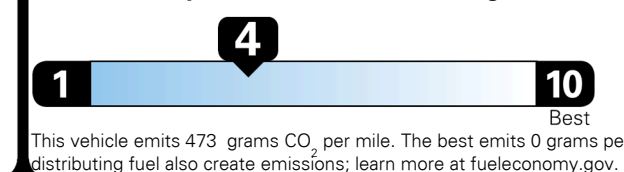

TOTAL PRICE: \$85,765.00

68 A 0656CCRYST

EPA DOT Fuel Economy and Environment

Gasoline Vehicle

Fuel Economy

19 MPG
 combined city/hwy

16 MPG
 city

22 MPG
 highway

5.3 gallons per 100 miles

Standard SUVs range from 12 to 115 MPG. The best vehicle rates 146 MPGe.

You spend \$8,000
 more in fuel costs over 5 years compared to the average new vehicle.

Annual fuel cost \$3,300

Fuel Economy & Greenhouse Gas Rating (tailpipe only)

Smog Rating (tailpipe only)

Actual results will vary for many reasons, including driving conditions and how you drive and maintain your vehicle. The average new vehicle gets 29 MPG and costs \$8,500 to fuel over 5 years. Cost estimates are based on 15,000 miles per year at \$ 4.15 per gallon. MPGe is miles per gasoline gallon equivalent. Vehicle emissions are a significant cause of climate change and smog.