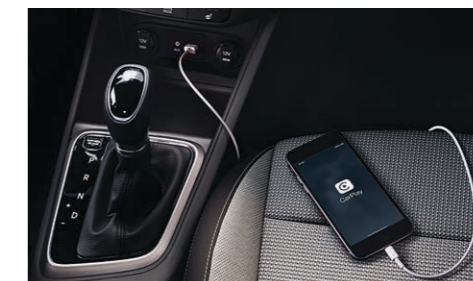

Approaching your trunk with an armful of shopping bags? Accent Limited features a hands-free smart trunk. It senses your Proximity Key and automatically pops the trunk release for easy access to a cargo area that swallows up to six carry-on-sized suitcases.<sup>4</sup> Accent's 60/40 split-folding rear seats also give you the flexibility to carry oversized cargo.

Fingertip controls on Accent's available tilt-and-telescopic steering wheel let you adjust audio and cruise control settings, or make calls using the car's Bluetooth<sup>®</sup> hands-free phone system. Keeping your smartphone and other devices powered is easy, too – Accent comes standard with convenient front and available rear USB charge ports.

6 Speakers

SiriusXM Satellite Radio

Android Auto™  
Apple CarPlay<sup>®</sup>

7" Display Audio System

Smartphone/USB Auxiliary Input Jacks

Front USB charge port

60/40 split-folding rear seats

Hands-free smart trunk release