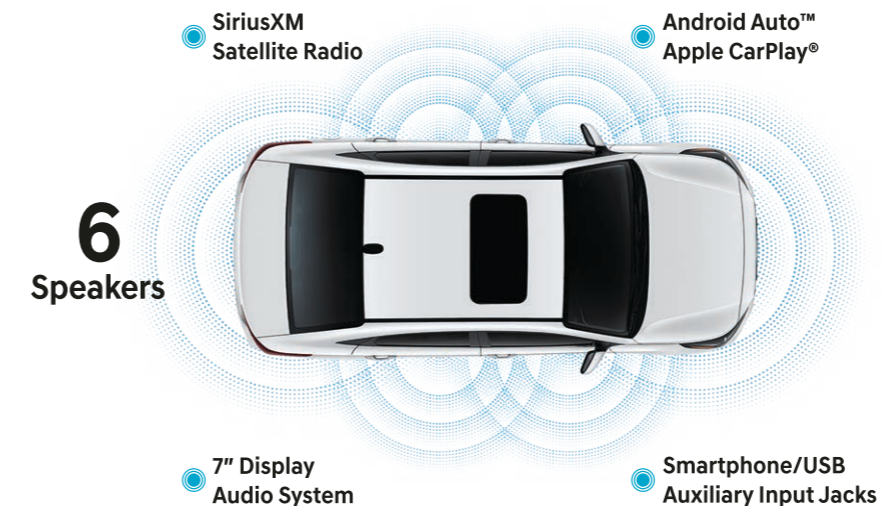

But our designers also made sure Accent was big on style. With its cascading chrome grille, available 17" alloy wheels and wraparound headlights and taillights, Accent has the upscale look of a larger luxury sedan. Inside, it welcomes you with Apple CarPlay<sup>®</sup>, Android Auto<sup>™</sup> and Hyundai Bluelink<sup>®</sup> – all available to turn your smartphone into a powerful point of contact with your vehicle.<sup>1</sup>

With Accent Limited, heated front seats offer warmth on frosty mornings. Automatic temperature control maintains your preferred cabin climate, while fingertip controls let you quickly set your preferred positions for the heated side mirrors and leather-wrapped steering wheel.

Fingertip controls on Accent's available tilt-and-telescopic steering wheel let you adjust audio and cruise control settings, or make calls using the car's Bluetooth<sup>®</sup> hands-free phone system. Keeping your smartphone and other devices powered is easy, too – Accent comes standard with convenient front and available rear USB charge ports.